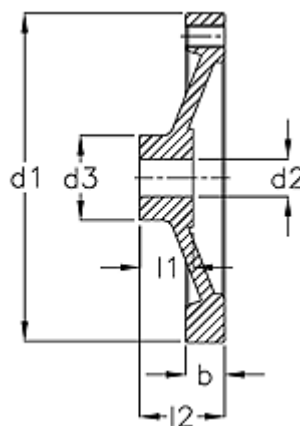

Article number: 20346332

Description: E+G Handwheel
GN 321.5-200-K18-A-DR

Measures

b	= 26
d1	= 200
d2 H7	= 18
d3	= 39
l1	= 24
l2	= 50.0